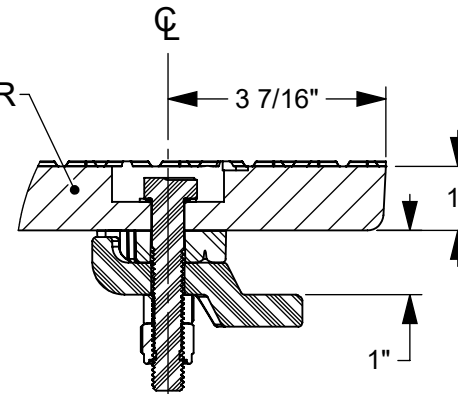

## Design Features

- Materials  
Cover  
PE20101
- Load Rating  
H20 (40,000 lb)
- Estimated Weight  
86 lb
- Required Accessory  
13/16" Penta-Head Wrench - Sold Separate
- Country of Origin: USA

## Performance Specification

- Proofload per AASHTO M306-10
- Max Operating Temp: 160 °F

1/4 TURN PENTA HEAD LATCH

**SECTION A-A**

**DETAIL B  
SCALE 1 : 3**