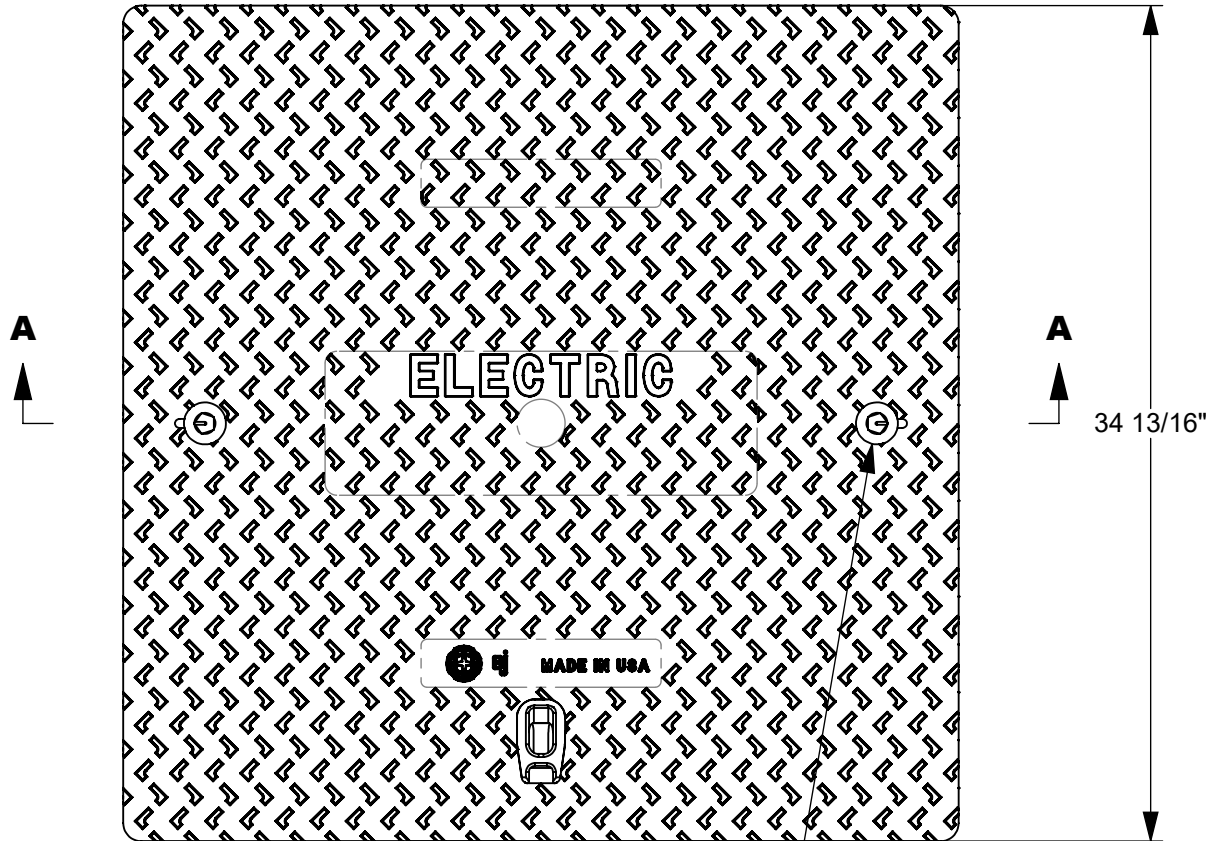

# 34 13/16" x 34 13/16" Composite Cover

## Design Features

- Materials  
Cover  
PE20101
- Load Rating  
H20 (40,000 lb)
- Estimated Weight  
86 lb
- Required Accessory  
13/16" Penta-Head Wrench - Sold Separate
- Country of Origin: USA

## Performance Specification

- Proofload per AASHTO M306-10
- Max Operating Temp: 160 °F

1/4 TURN PENTA HEAD LATCH

**SECTION A-A**

**DETAIL B  
SCALE 1 : 3**