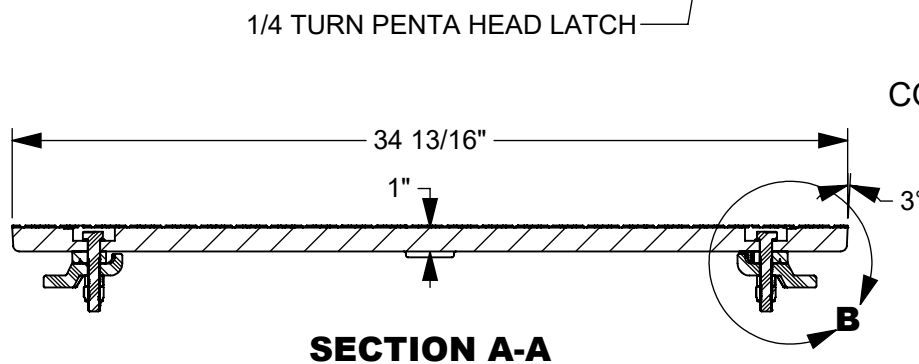

Performance Specification

- -Proofload per AASHTO M306-10
- -Max Operating Temp: 160 °F

1/4 TURN PENTA HEAD LATCH

SECTION A-A